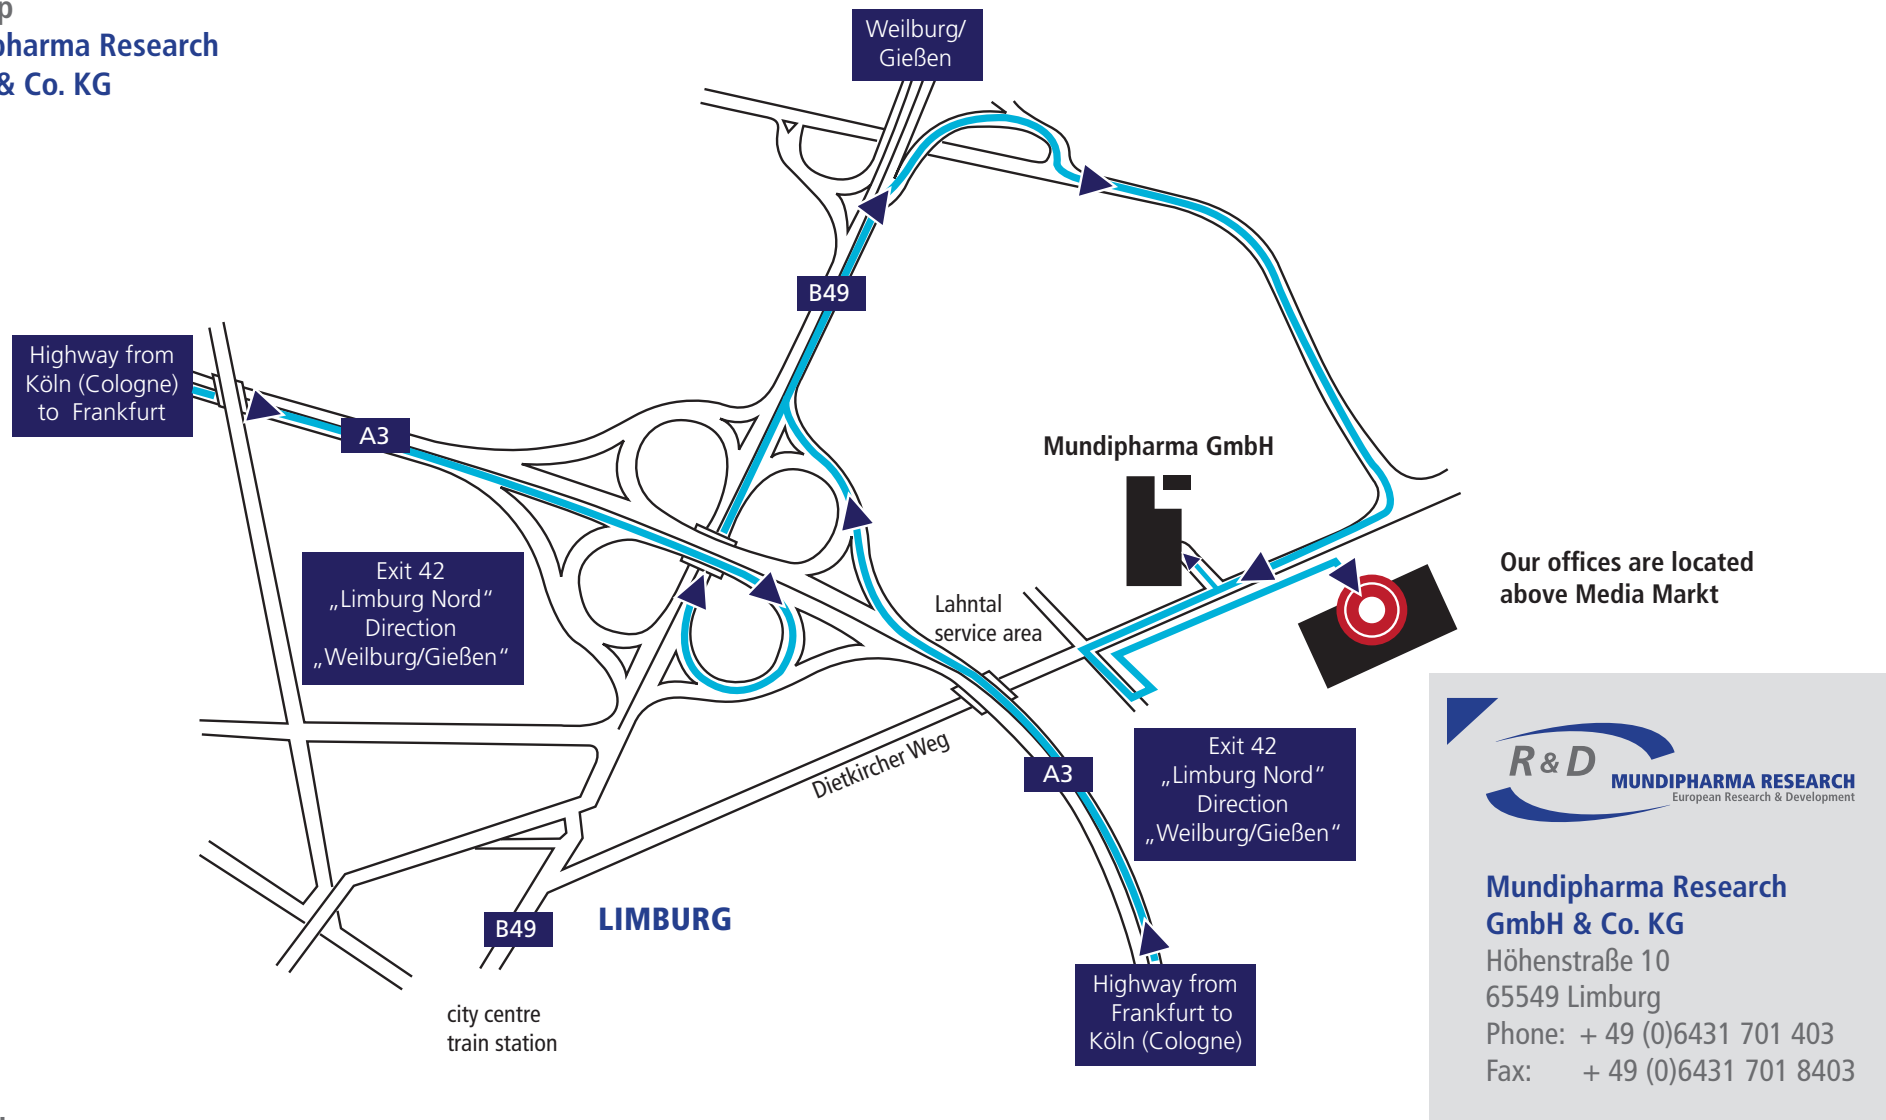

Sitemap
Mundipharma Research
GmbH & Co. KG

Our offices are located
 above Media Markt

Mundipharma Research
GmbH & Co. KG
 Höhenstraße 10
 65549 Limburg
 Phone: + 49 (0)6431 701 403
 Fax: + 49 (0)6431 701 8403

To reach us:

By Car:
 Arriving from Frankfurt on the BAB 3: "Limburg" service area exit (our pharmaceutical plant is already visible on the right-hand side) – turn right towards Weilburg – right towards the industrial zone of Dietkircher Höhe.

Arriving from Cologne on the BAB 3: Limburg Nord (Limburg North) exit – towards Weilburg – then towards Dietkirchen.

By Train:
 Via Limburg train station,
 Via the ICE train station Limburg-Süd (Limburg-South).

By Plane:
 Frankfurt/M. airport (approx. 70 km away),
 Cologne airport (approx. 100 km away).

From Cologne:
 Weilburg-Gießen exit.

From Frankfurt:
 Weilburg-Gießen exit, 1. exit towards Dietkirchen,
 right at the next junction Towards Limburg,
 1. entrance on the right-hand side Mundipharma GmbH.